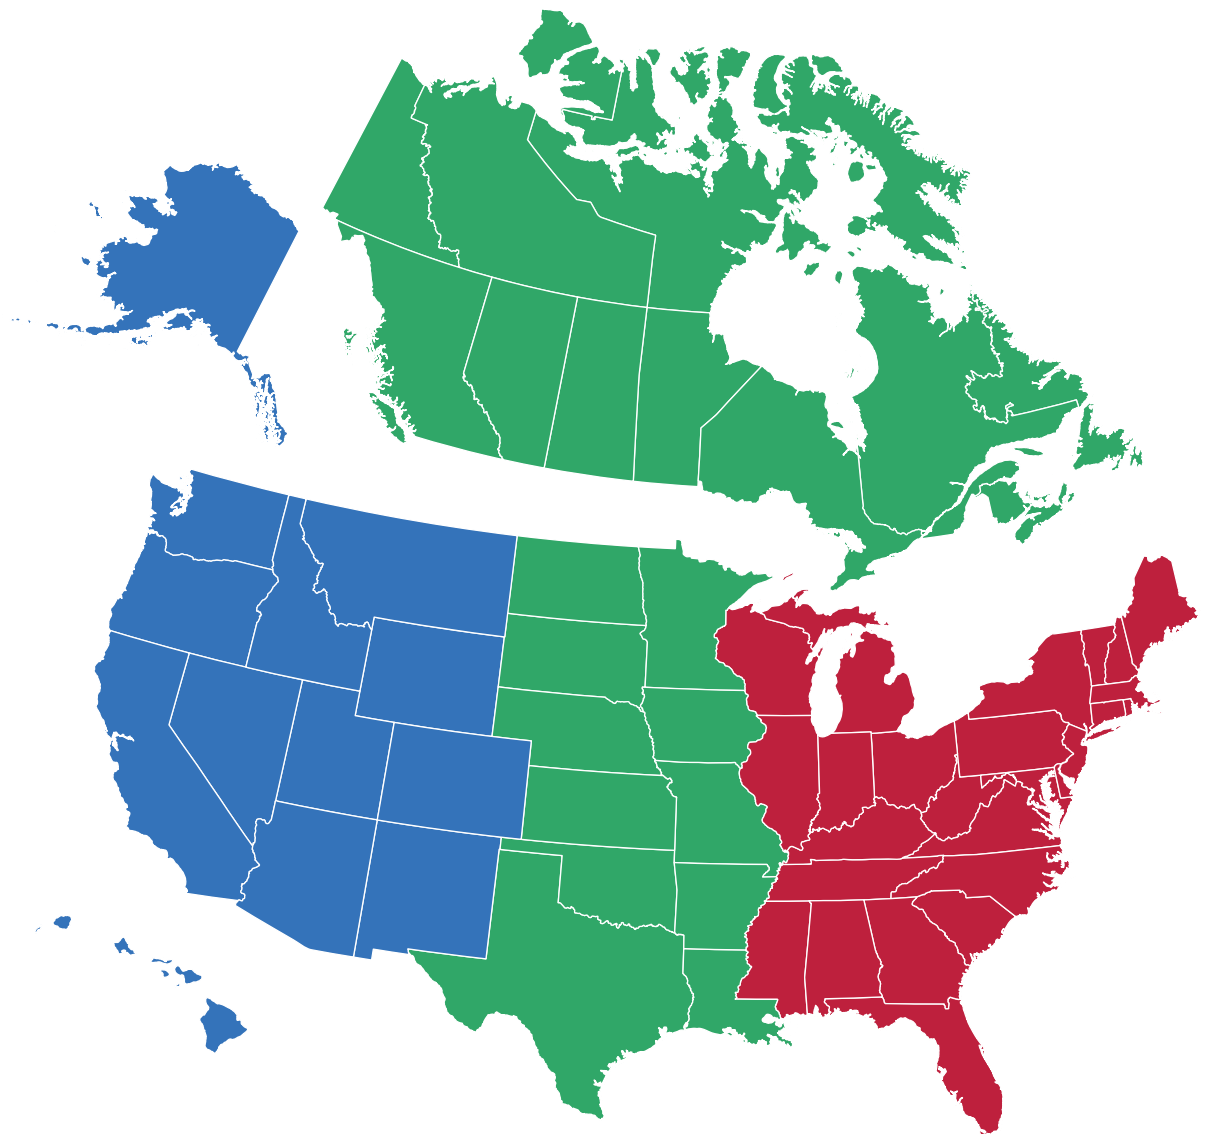

DARIA BASICH, ISM
Extension: 165
Direct Line: (440) 519-2965
Cell: (216) 860-7977
Email: d.basich@winncom.com

PAUL KOESTNER, ISM
Extension: 151
Direct Line: (440) 519-2951
Cell: (775) 742-5949
Email: p.koestner@winncom.com

KEVIN PAXSON, BDM
Extension: 127
Direct Line: (440) 519-2927
Cell: (216) 571-4239
Email: k.paxson@winncom.com

USA EAST

AL, CT, DE, DC, FL, GA, IL, IN, KY, MA,
ME, MD, MI, MS, NC, NH, NJ, NY, OH,
PA, RI, SC, TN, VT, VA, WI, WV
Email: sales.east@winncom.com

RYAN STANKIE, RSM
Extension: 144
Direct Line: (440) 519-2944
Cell: (440) 832-0091
Email: r.stankie@winncom.com

POLINA SORG, ISM
Extension: 184
Direct Line: (440) 519-2984
Email: p.sorg@winncom.com

BRIAN PFEIFFER, ISM
Extension: 154
Direct Line: (440) 519-2954
Cell: (704) 491-7482
Email: b.pfeiffer@winncom.com

PHILIP ROSE, BDM
Direct Line: (704) 615-9275
Email: p.rose@winncom.com

USA WEST

AK, AZ, CA, CO, HI, ID, MT,
NV, NM, OR, UT, WA, WY
Email: sales.west@winncom.com

ZIAD ANTOUN, RSM
Extension: 129
Direct Line: (440) 519-2929
Cell: (440) 821-9423
Email: z.antoun@winncom.com

JAMI WALTERS, ISM
Extension: 132
Direct Line: 440-519-2932
Cell: (330) 635-5690
Email: j.walters@winncom.com

MJ CHISUM, ISM
Extension: 168
Direct Line: (440) 519-2968
Email: m.chisum@winncom.com

JERRY LOPEZ, ISM
Cell: (559) 679-3854
Email: j.lopez@winncom.com

MARKETING

**VP, Global Vendor
Management & Marketing**
IGOR KUROCHKIN
Extension: 150
Direct Line: (440) 519-2950
Cell: (440) 781-8820
Email: i.kurochkin@winncom.com

Marketing Manager
ELAINE PARKS
Extension: 149
Direct Line: (440) 519-2949
Cell: (440) 342-9773
Email: e.parks@winncom.com

Marketing Coordinator
DAUN HOLDENRID
Cell: (704) 609-6091
Email: d.holdenrid@winncom.com

Web Services Administrator
ALEKSANDR KODINOV
Extension: 138
Direct Line: (440) 519-2938
Cell: (440) 317-0782
Email: a.kodinov@winncom.com

**Graphics & Marketing Specialist
North America/CALA/EMEA**
PATRICK GOTWALT
Cell: (717) 606-9479
Email: p.gotwalt@winncom.com

SOCIAL MEDIA
NATALIA VILLADA
Cell: (+57) 305 2984550
Email: n.villada@winncom.com

PRODUCT MANAGEMENT

Product Managers
KEN VASILYEV
Extension: 117
Direct Line: (440) 519-2917
Cell: (216) 269-2186
Email: k.vasilyev@winncom.com

JASON FIORELLO
Extension: 156
Direct Line: (440) 519-2956
Cell: (440) 503-4399
Email: j.fiorello@winncom.com

STEPHANIE NEW
Extension: 172
Direct Line: (440) 519-2972
Cell: (214) 728-9256
Email: s.new@winncom.com

ABHAS AGARWAL
Direct Line: (440) 519-2923
Cell: +1 647-918-9859
Email: a.agarwal@winncom.com

ALEX KODINOV
Extension: 138
Direct Line: (440) 519-2938
Cell: (440) 317-0782
Email: a.kodinov@winncom.com

ENGINEERING SERVICES

Director of Engineering
KYLE BARNES
Extension: 134
Direct Line: (440) 519-2934
Cell: (317) 757-9793
Email: k.barnes@winncom.com

Regional Technical Manager
DAVID THAKURDIN
Extension: 153
Direct Line: (440) 519-2953
Cell: (407) 803-2158
Email: d.thakurdin@winncom.com

Pre-Sales/Technical Support Engineer
JEFF ELLIS
Extension: 163
Direct Line: (440) 519-2963
Cell: (305) 282-5077
Email: j.ellis@winncom.com

Pre-Sales Engineer
MICHAEL HUGHES
Extension: 125
Direct Line: (440) 519-2925
Cell: (425) 351-0347
Email: m.hughes@winncom.com

Pre-Configuration Engineer
ELNUR ALIEV
Cell: (970) 306-5356
Email: e.aliev@winncom.com

Principal Member of Technical Staff
IVAN GEORGE GOGIDZÈ
Extension: 154
Direct Line: (440) 519-2954
Cell: (440) 539 4847
Email: i.gogidze@winncom.com

Regional Technical Manager
TYESON MUHLENBERG
Extension: 162
Direct Line: (440) 519-2962
Cell: (775) 762-9339
Email: t.muhlenberg@winncom.com

MORE THAN DISTRIBUTION

Winncom World Headquarters: 28900 Fountain Pkwy, Unit B Solon, Ohio 44139

www.winncom.com | 440-498-9510 or 888.WINCOM | sales@winncom.com